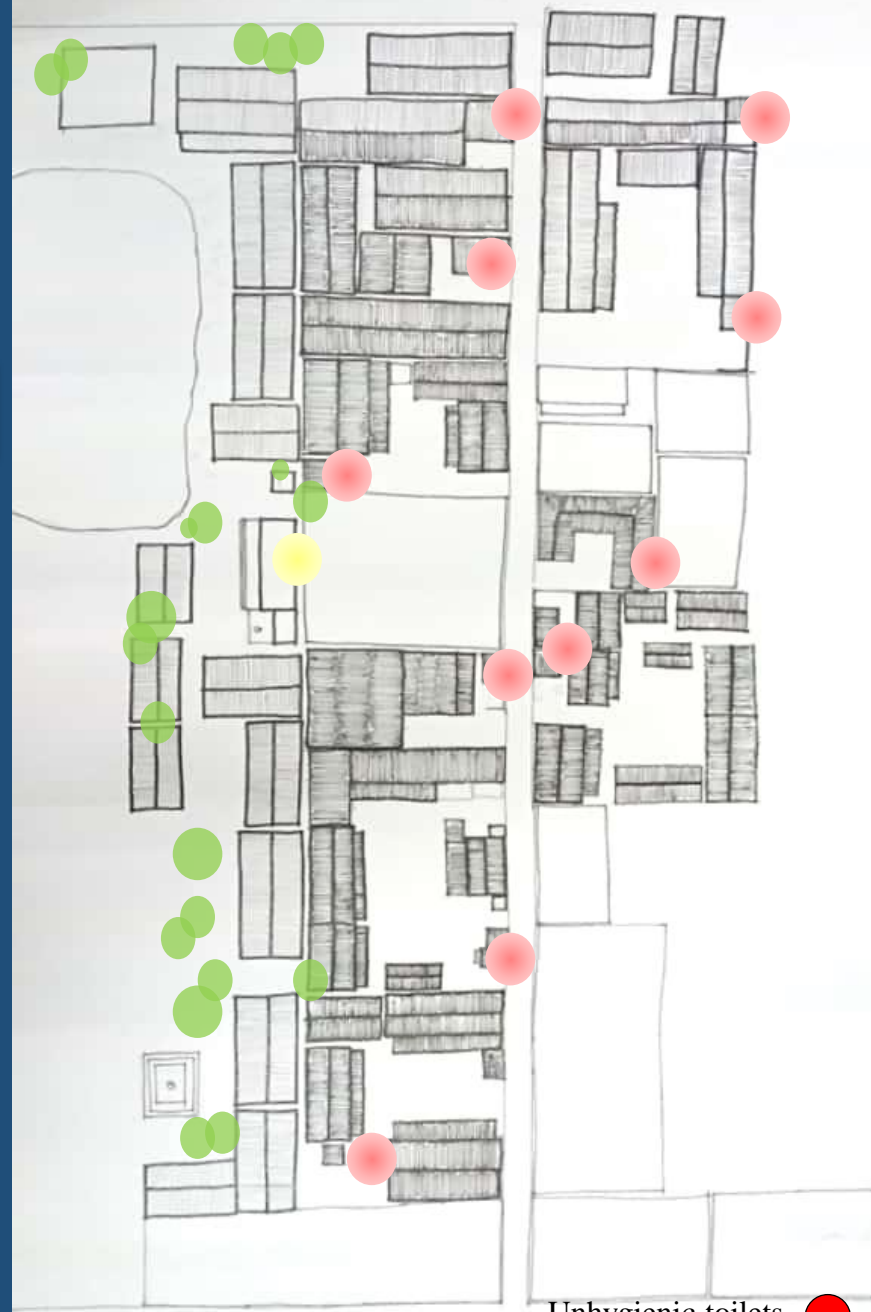

DISCUSSION TOPICS

FINDINGS

SANITATION

- LAND OWNER TOILETS ARE IN BETTER CONDITION
- BACK SIDE UNAUTHORIZED DWELLERS TOILET CONDITION IS VERY POOR.
- BATHING FACILITIES ARE POOR IN BACK PART.
- FEW HOUSEHOLDS ARE NOT AT ALL AWARE OF MAINTENANCE, SPECIALLY TENANTS.
- HANDWASH FACILITIES ARE NOT AVAILABLE EVERYWHERE.

DISCUSSION TOPICS

FINDINGS

SANITATION

Unhygienic toilets ●
Hygienic toilet zone ●

Unhygienic toilets ●

TOILET POSITIONS IN RIHI PARA MAP
(Showing hygiene condition)

DISCUSSION TOPICS

FINDINGS

HYGEINE

PEOPLE ARE NOT AWARE OF HYGEINE CONDITION YET.